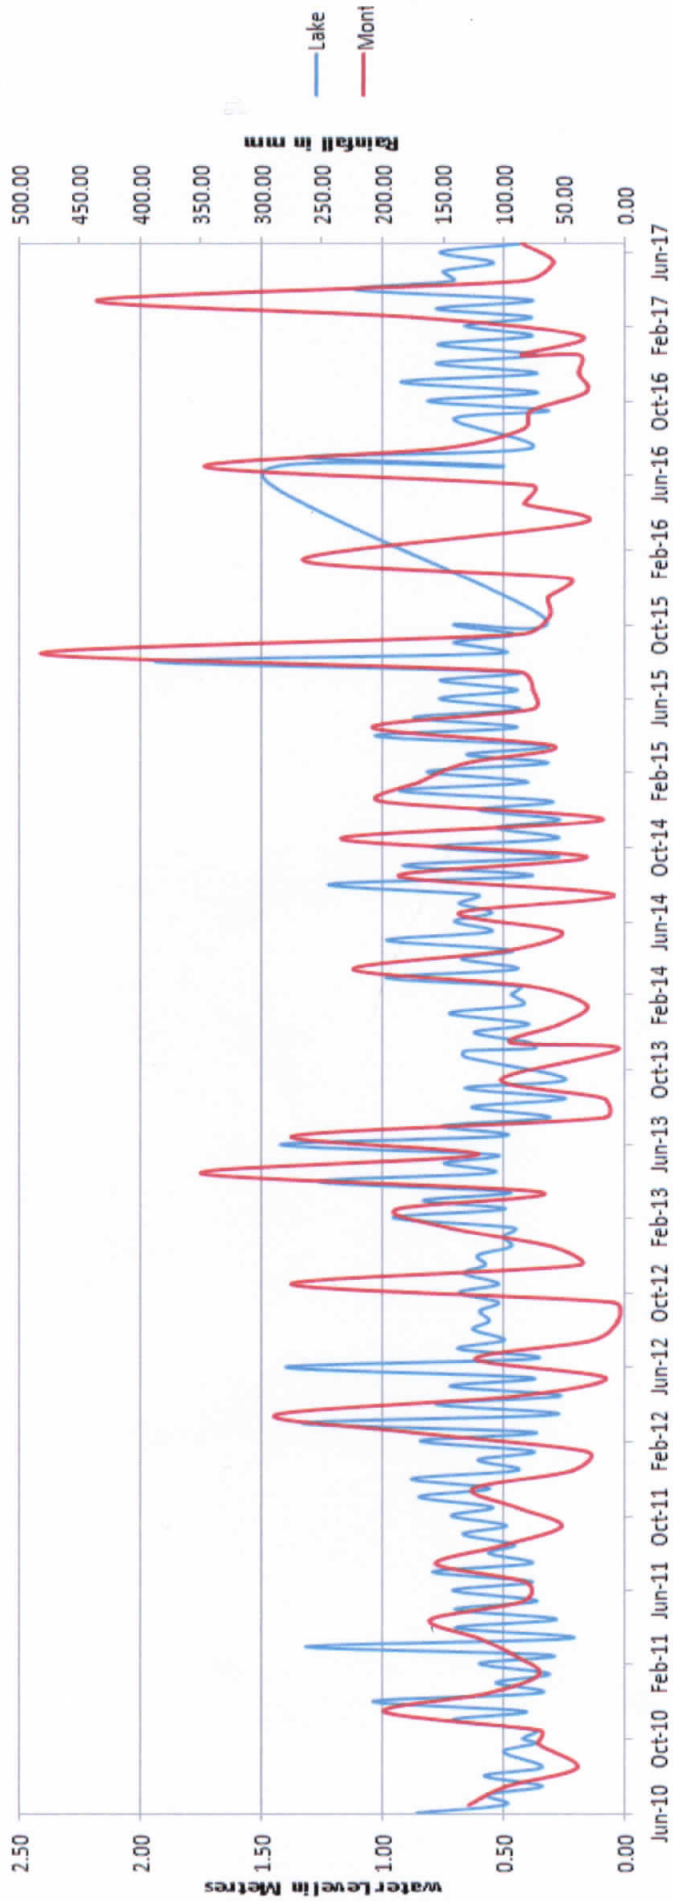

Lake Conjola Anlysis of Lake Water Level v Rainfall
Jun 2010-Jul 2017

11