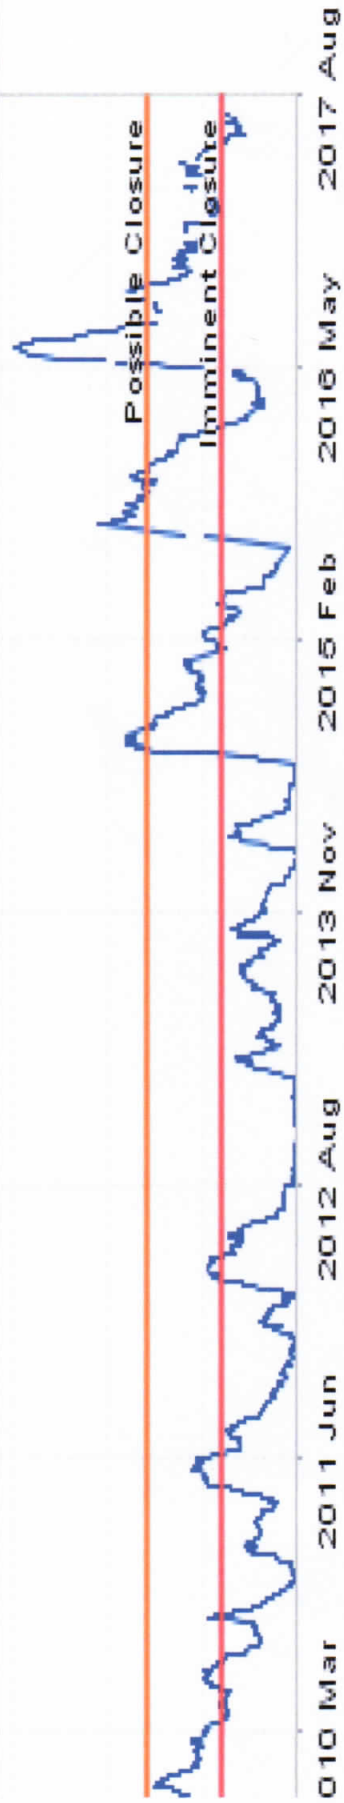

Lake Conjola Anlysis of Lake Water Level v Rainfall
Jun 2010-Jul 2017

11